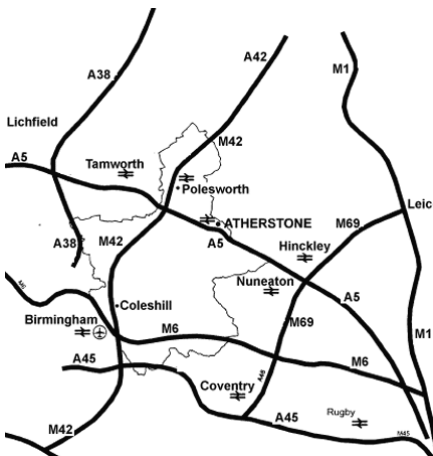

ATHERSTONE OFFICE

Address

JBA Consulting
Magna House
South Street
ATHERSTONE
Warwickshire
CV9 1DF
UK

t: +44 (0)1827 722710
www.jbaconsulting.co.uk